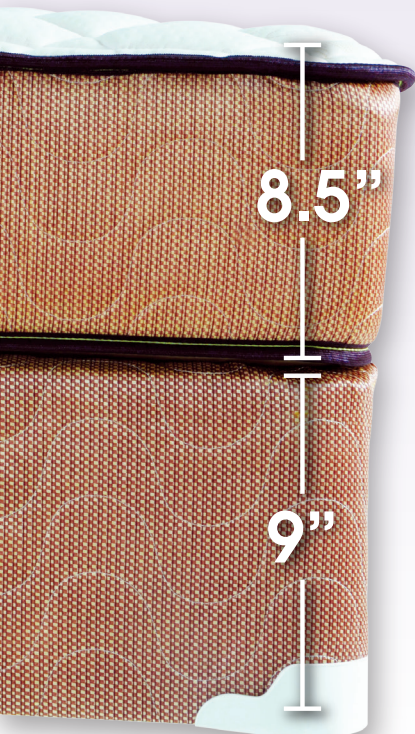

THE SANTA FE

No Flip / Single-Sided Design

Eliminates the hassle involved with flipping a two-sided mattress.

15 YEAR WARRANTY
AGAINST DEFECTS IN MANUFACTURING

8.5"
17.5"
9"

Firm and sturdy this unit provides extra firm support. Innersprings allow you to sleep up to 28% cooler than foam.

Provides full perimeter reinforcement with high density foam, making this mattress more durable. Increases usable sleep space by up to 20%.

Rest Assured.

800.371.8044

MBCMattress.com

19270 Envoy Ave, Corona, CA 92881