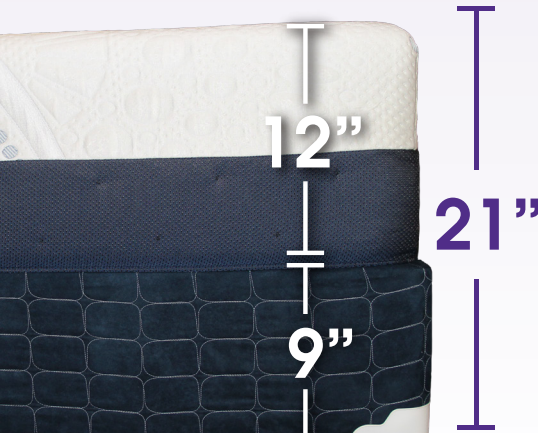

THE REFLECTION

No Flip / Single-Sided Plush

All foam mattress. 3" of Cooling "Gel Visco" memory foam at the surface combine with high density foam and a luxurious soft cover to form a superior pressure relief system.

GEL VISCO MEMORY FOAM

A conducive material that reduces heat by pulling it away from the body, so you stay cooler at night. It has a higher support factor than regular memory foam.

800.371.8044

MBCMattress.com
19270 Envoy Ave, Corona, CA 92881