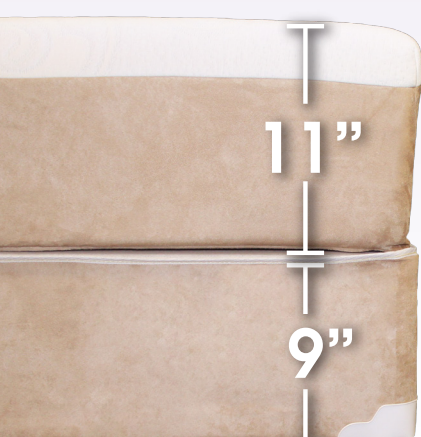

THE ECLIPSE

No Flip / Single-Sided Plush

Hybrid technology pairs two types of memory foam with innerspring construction encased in foam for adaptive support. Waterfall cover/microsuede border.

10 YEAR WARRANTY
AGAINST DEFECTS IN MANUFACTURING

VISCO MEMORY FOAM

Visco-elastic memory foam contours to the body and relieves pressure points.

GEL VISCO MEMORY FOAM

A conducive material that reduces heat by pulling it away from the body, so you stay cooler at night. It has a higher support factor than regular memory foam.

FOAM ENCASED UNIT

Provides full perimeter reinforcement with high density foam making this mattress more durable. Increases usable sleep space by up to 20%.

336 SPRING UNIT

The industry standard, it offers years of reliability. Innersprings allow you to sleep up to 28% cooler than foam.