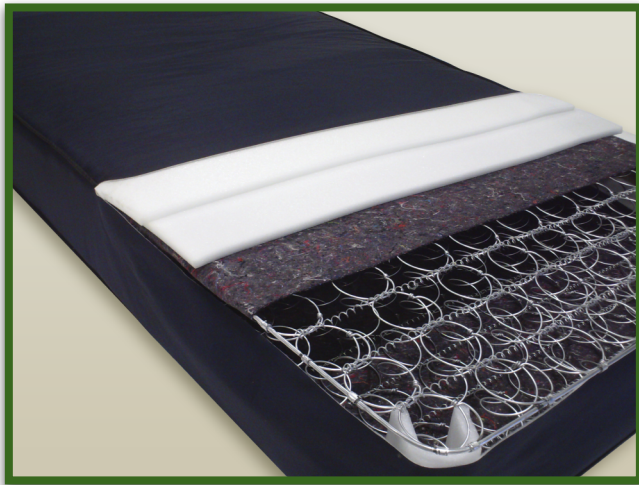

Collegiate

Dormitory Mattress

Exclusively by MBC Mattress Company

Everything you need in a dormitory mattress...and more!

210 Denier Nylon Oxford/Urethane Coated Cover

Fire Barrier

Foam Topper

Comfort Layer

Insulator Pad

Sturdy Bonnell Spring Unit

- ◆ Bacterial/Fungal Resistant ◆ Fluid Resistant ◆ Non-Allergenic
- ◆ Easy to Keep Clean ◆ Flame Retardant ◆ Stain/Tear Resistant
- ◆ Malodor Protection ◆ Comfortable